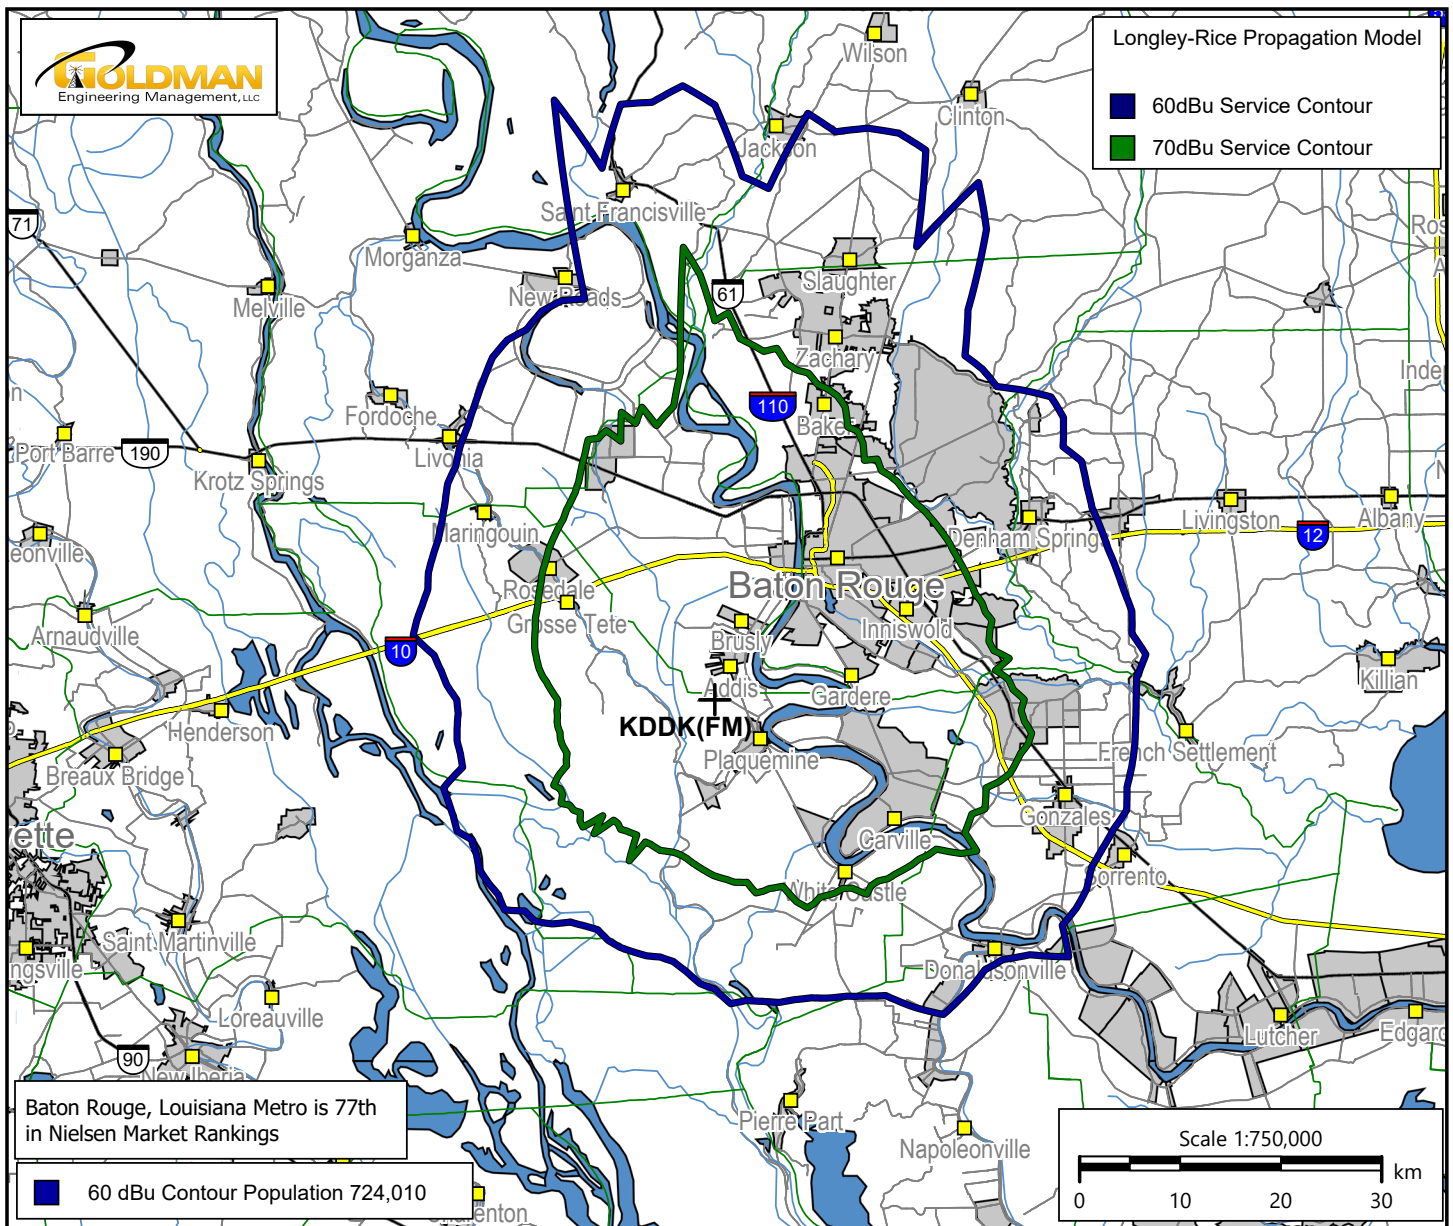

Longley-Rice Propagation Model

- 60dBu Service Contour
- 70dBu Service Contour

Baton Rouge, Louisiana Metro is 77th in Nielsen Market Rankings

60 dBu Contour Population 724,010